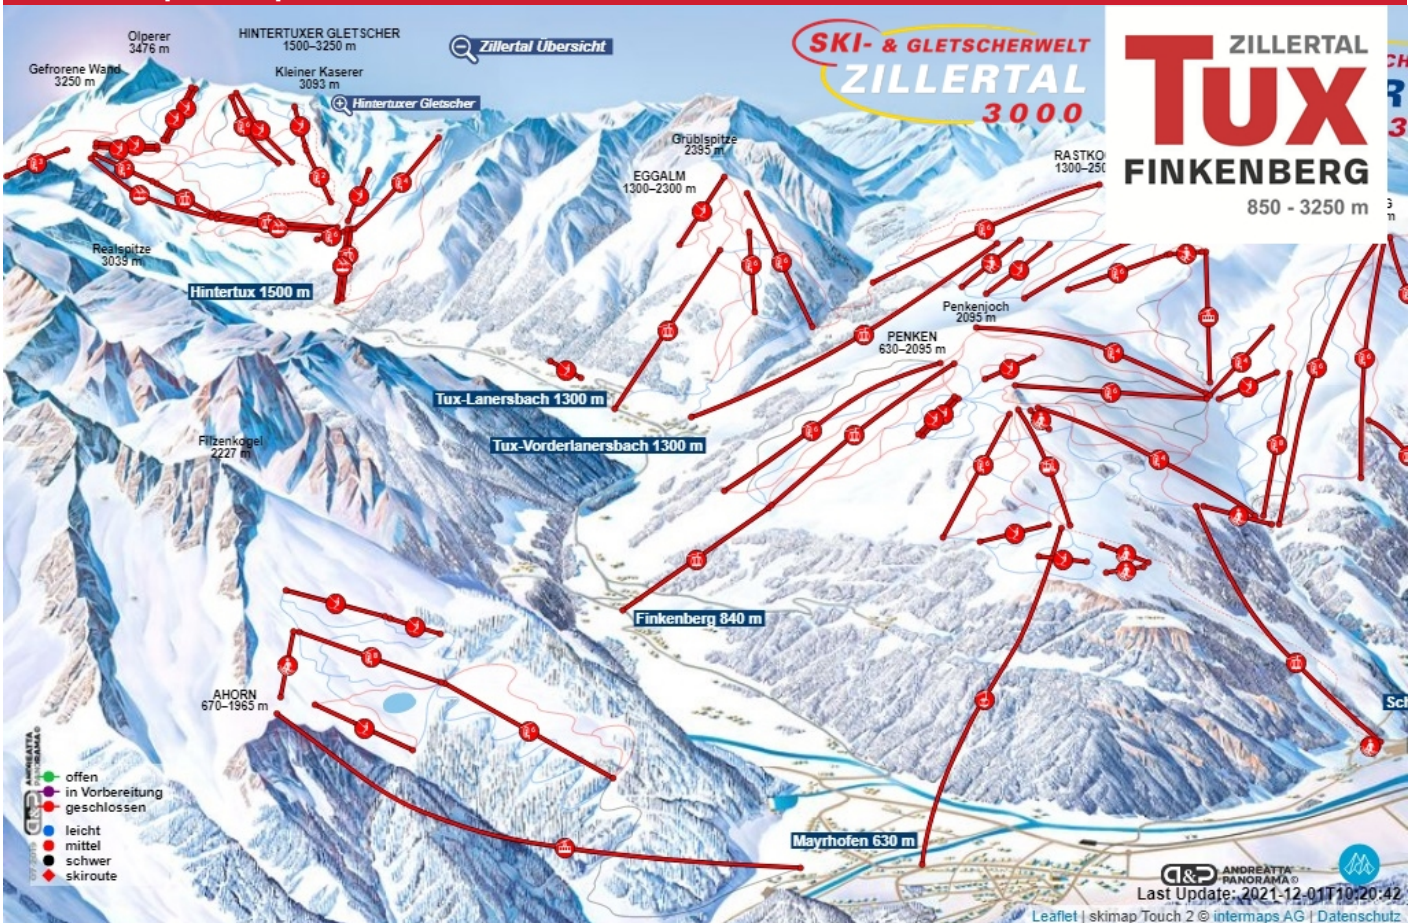

## Snow report

	Hintertux Glacier	Eggalmbahnen	Rastkogelbahnen	Finkenberger Almbahnen	Mayrhofen
<b>Ski resort state</b>	closed	closed	closed	closed	closed
<b>Lifts open</b>	0 / 21	0 / 5	0 / 8	0 / 8	0 / 26
<b>Snow height valley</b>	k/A	k/A	k/A	k/A	k/A
<b>Snow height mountain</b>	k/A	k/A	k/A	k/A	k/A
<b>Snow condition</b>					
<b>Last snowfall</b>					

## Cross-country ski runs (28 of 28 km open)

- ✓ Connection Lanersbach-Juns
- ✓ Section Luggi-Gredler

## Toboggan runs (0 of 3 open)

- ✗ Bichlalm
- ✗ Höllensteinhütte
- ✗ Grieralm

## Temperature today

2100 m	-8.0 °C
2160 m	0.0 °C
2660 m	-11.2 °C
3250 m	-15.7 °C

**3** erheblich considerable avalanche danger

**Operating times:** 08:15 - 16:30  
**Lifts opened:** 0 of 68  
**Length of slopes:** 202 km